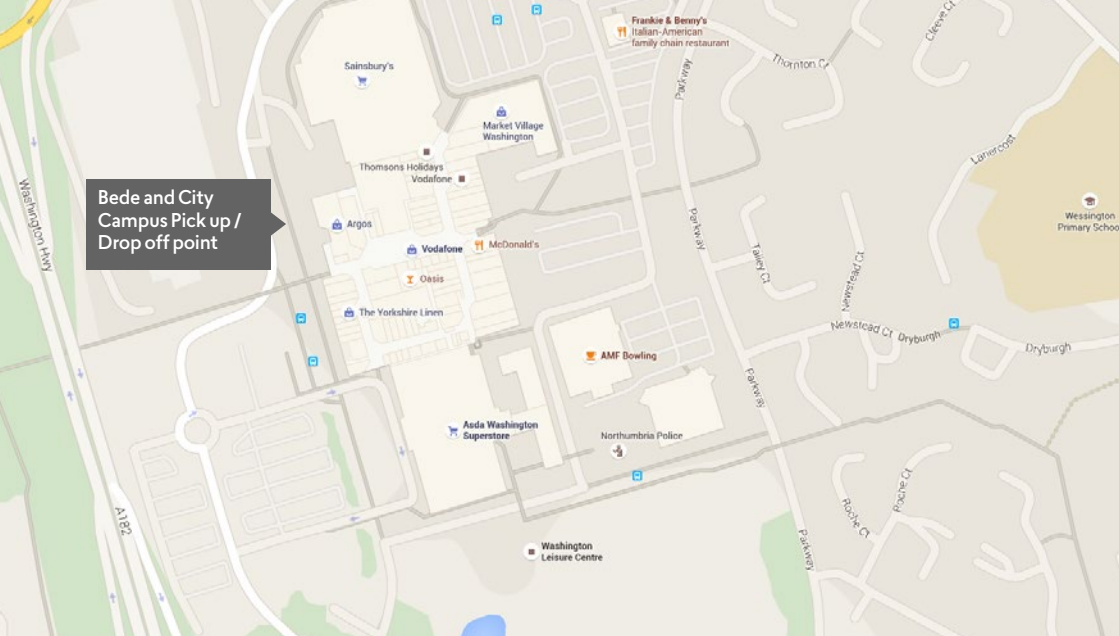

### Route One - Seaham, Easington Lane and Houghton to Bede and City Campus

Pick up Point	Inbound route	Drop off point	Outbound route
Seaham, Mill Inn	7:45am	City Campus, Grange Terrace	4:35pm
Seaham, Mallard	7:48am	Bede Campus	4:40pm
Murton, Salvation Army	7:55am	Seaham, Mill Inn	4:55pm
Murton, Post Office	7:58am	Seaham, Mallard	4:58pm
Easington Lane, The Clock	8:05am	Murton, Salvation Army	5:05pm
Hetton Lyons, Cricket Club	8:10am	Murton, Post Office	5:08pm
Hetton, Bus Station	8:15am	Easington Lane, The Clock	5:15pm
Houghton, St Michaels	8:20am	Hetton Lyons, Cricket Club	5:20pm
Bede Campus	8:40am	Hetton, Bus Station	5:25pm
City Campus, Grange Terrace	8:50am	Houghton, St Michaels	5:30pm

### Route Two - South Hetton, Easington Colliery, Easington Village and Seaham to Bede and City Campus

Pick up Point	Inbound route	Drop off point	Outbound route
South Hetton	7:45am	City Campus, Grange Terrace	4:30pm
Easington Colliery, Co - op	7:50am	Bede Campus	4:35pm
Easington, Village Green	7:55am	Police Station, Seaham	5:03pm
Hawthorn	7:57am	Parkside Shops, Seaham	5:05pm
Fire Station, Seaham	8:08am	Fire Station, Seaham	5:07pm
Parkside Shops, Seaham	8:10am	Hawthorn	5:18pm
Police Station, Seaham	8:12am	Easington, Village Green	5:20pm
Bede Campus	8:40am	Easington Colliery, Co - op	5:25pm
City Campus, Grange Terrace	8:50am	South Hetton	5:35pm

We have a convenient pick-up point from Washington Galleries (see above) to get you to class on time every day.

### Route Three - Washington Galleries to Bede and City Campus

Pick up / Drop off point	Inbound route	Pick up / Drop off point
Washington Galleries	8:10am	5:10pm
Bede Campus	8:40am	4:40pm
City Campus, Grange Terrace	8:50am	4:30pm