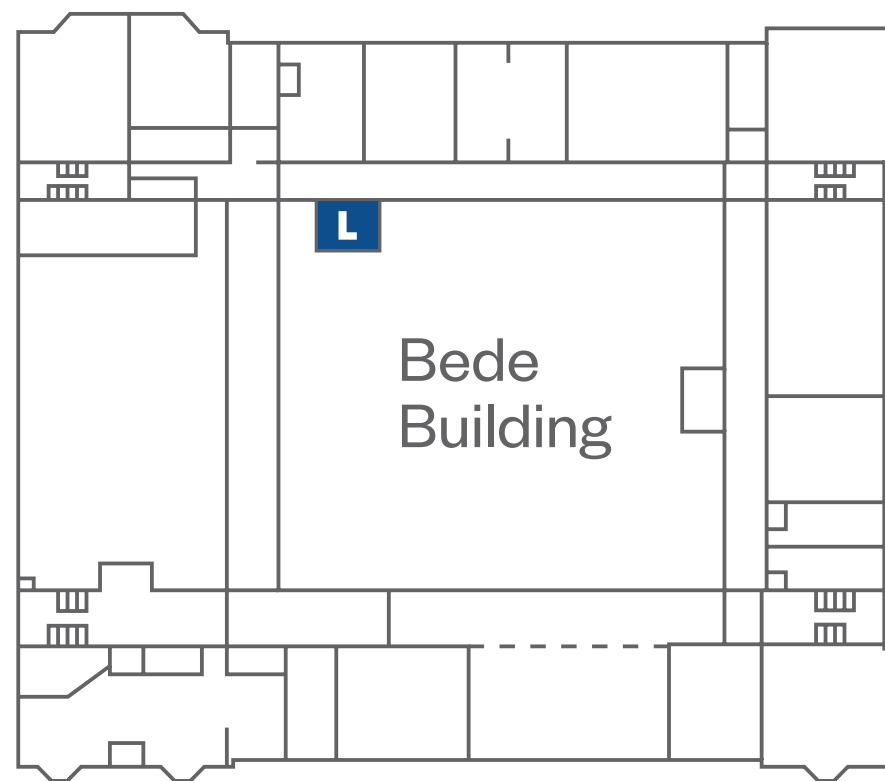

Bede Building – Accessible Routes during current building works

Rear Stairway

Access to levels 1, 2, 3 & 4

Front Stairway

Access to levels 3 and 4 only

Floor 3
Rooms 301 - 318
Floor 4
Room 401

Reception Entrance
Currently Closed